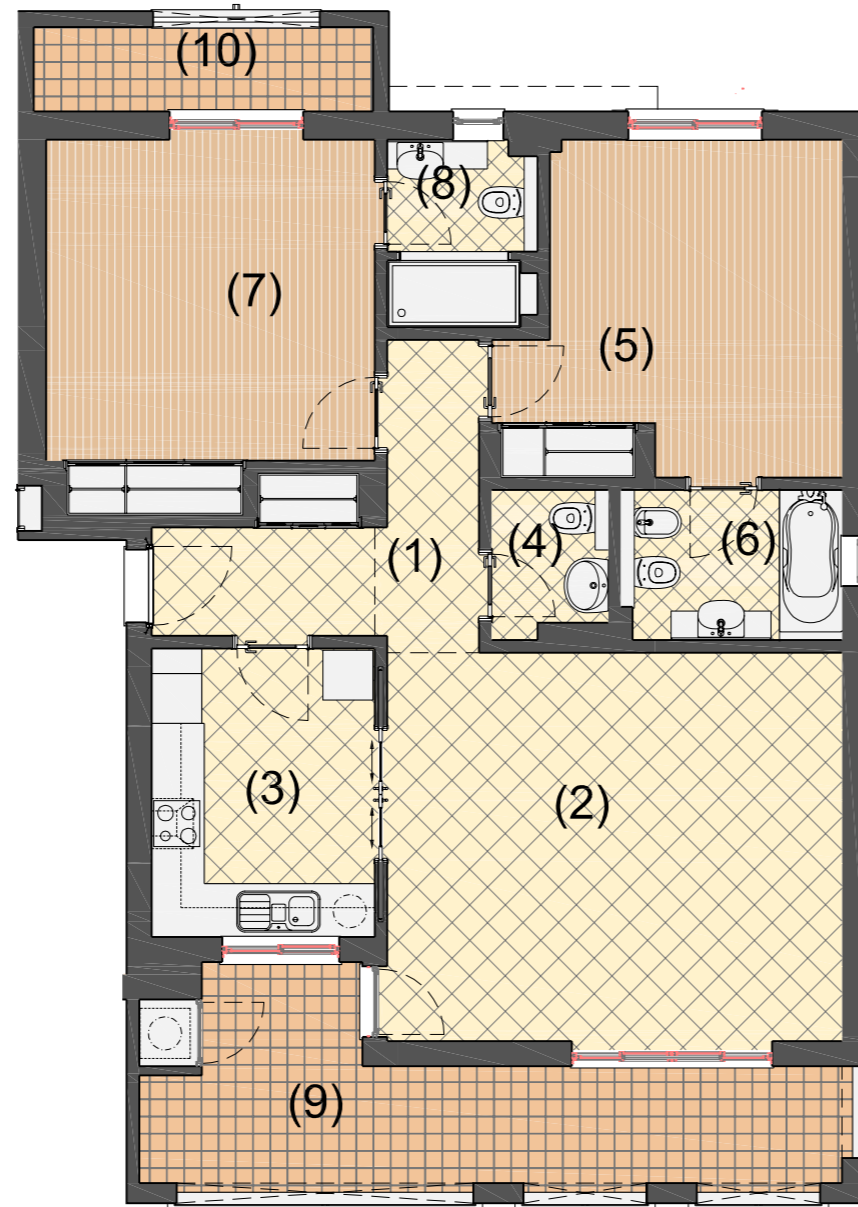

# T2

APARTMENT

16

### Useful Area

1	hall 1	8.58m <sup>2</sup>
2	living room	25.40m <sup>2</sup>
3	kitchen	9.26m <sup>2</sup>
4	cloaks	2.34m <sup>2</sup>
5	bedroom 1	15.31m <sup>2</sup>
6	bathroom 1	4.71m <sup>2</sup>
7	bedroom 2	16.53m <sup>2</sup>
8	bathroom 2	3.80m <sup>2</sup>
	TOTAL	85.93m <sup>2</sup>
9	terrace 1	16.50m <sup>2</sup>
10	terrace 2	4.11m <sup>2</sup>
	TOTAL	106.54m <sup>2</sup>