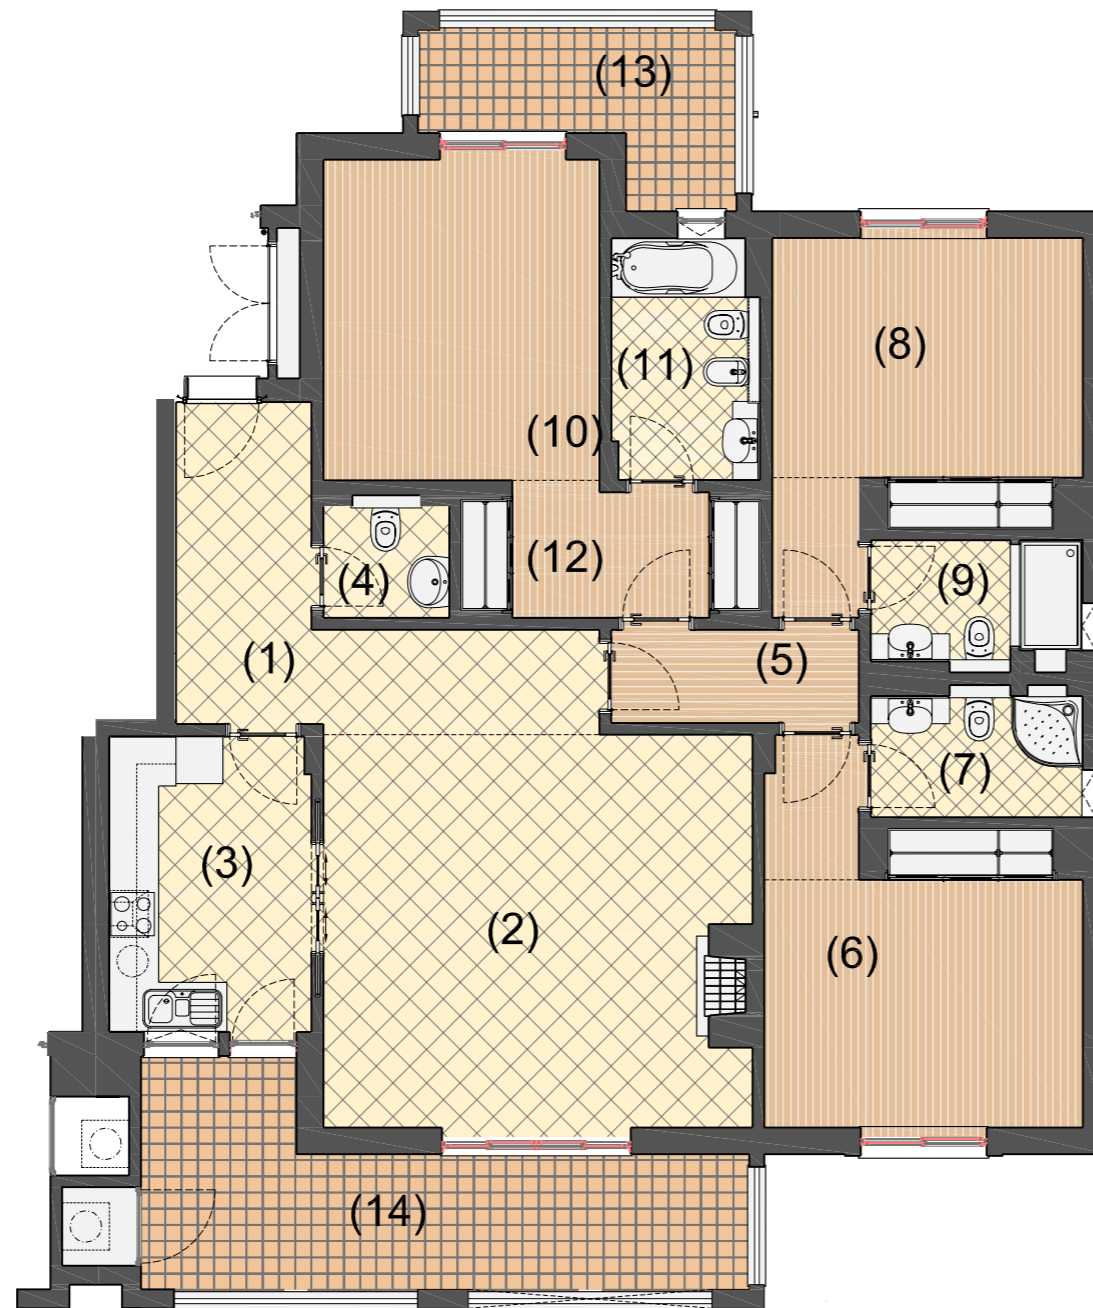

# T3

APARTMENT

### Useful Area

1	hall 1	12,94m <sup>2</sup>
2	living room	27,73m <sup>2</sup>
3	kitchen	9,64m <sup>2</sup>
4	cloaks	2,27m <sup>2</sup>
5	hall 2	3,73m <sup>2</sup>
6	bedroom 1	16,70m <sup>2</sup>
7	bathroom 1	4,15m <sup>2</sup>
8	bedroom 2	15,69m <sup>2</sup>
9	bathroom 2	4,02m <sup>2</sup>
10	bedroom 3	14,48m <sup>2</sup>
11	bathroom 3	5,62m <sup>2</sup>
12	dress	5,96m <sup>2</sup>
	<b>TOTAL</b>	<b>122,93m<sup>2</sup></b>
13	terrace 1	6,80m <sup>2</sup>
14	terrace 2	16,95m <sup>2</sup>
	<b>TOTAL</b>	<b>146,68m<sup>2</sup></b>